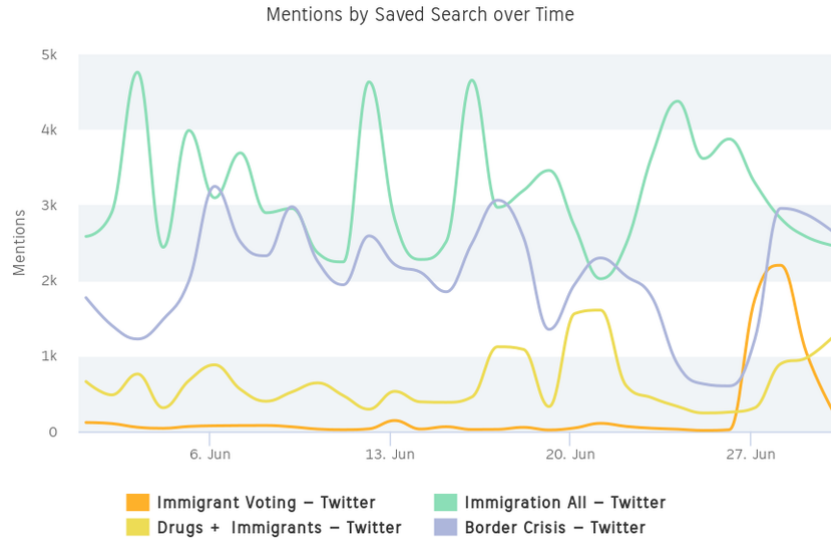

(6/1-6/30) Twitter Mentions by Saved Search over Time

(6/1-6/30) Twitter Mentions

Mention Meter