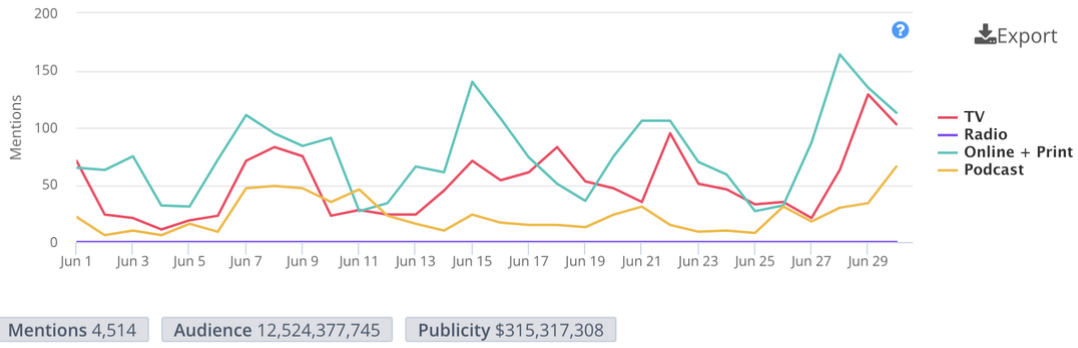

(6/1-6/30) Twitter Mentions by Saved Search over Time

(6/1-6/30) Twitter Mentions

Mention Meter

Sources: Critical Mention data, Feedly, Daily GOP Chatter by America's Voice, and manual research pulled from Twitter and Facebook.