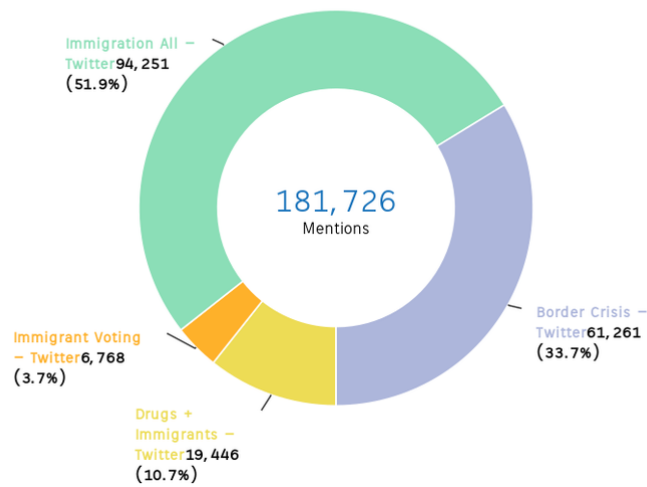

Best,

Taslim

June Summary:

During the June 1-30 tracking period, there **were 4,514 negative immigration mentions across right-wing media outlets to an estimated audience of over 59 million people and over 180,000 Twitter mentions**. There were three significant spikes in media mentions during June.

- The first peak in media mentions was on June 7th, following [Fox News](#), [Breitbart](#), and [Newsmax](#) reports about a migrant caravan of over 12,000 people moving towards the U.S.-Mexico border. Republicans took to Twitter to emphasize this as an "[invasion](#)" and that it could be "[the largest-ever migrant caravan](#)."
- The second spike occurred on June 15th because of a [NewsMax](#) article highlighting that Arizona and Texas have sent 79 buses to Washington D.C. with over 2,500 migrants. This spike can also be attributed to DACA's 10th anniversary, which Republicans highlighted as "[illegal](#)" on Twitter.
- The final spike was on June 28th after the heartbreaking news that [over 50 migrants were found dead in an overheated tractor-trailer in San Antonio](#). Instead of expressing condolences, the right-wing used this moment to politicize the border further. Republicans, such as [Governor Greg Abbott](#), wasted no time blaming the tragedy on President Biden's "open borders" policies. [Rep. Andy Biggs](#) followed Abbott's lead and tweeted that Biden's "open border" was what "helped facilitate human trafficking."
- The [top Facebook](#) post was a [Newsmax youtube video](#) about Texas congresswoman-elect Mayra Flores, a Mexican immigrant who wants to "put her foot down on illegal immigration." This post garnered 40,000 emoticons and over 3,000 shares.

(6/1-6/30) Immigration Mentions Across Right-Wing Media

(6/1-6/30) Twitter Mentions by Saved Search over Time

(6/1-6/30) Twitter Mentions

Mention Meter

Sources: Critical Mention data, Feedly, Daily GOP Chatter by America's Voice, and manual research pulled from Twitter and Facebook.